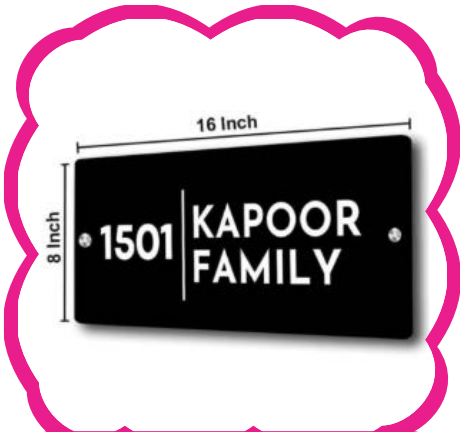

FR19 - Spotify Frame (Available Size: 9"x6")

Rs.395

FR19 - Spotify Frame (Available Size: A4)

Rs.495

PHOTO FRAMES

FR19 - Spotify Frame
(Available Size: A4

Rs.495

SF1 LED Spotify Frame

Rs.395

NAME PLATES

NP0 Steel Name Plate

Rs.0

NP1 LED NAME Plate

Rs.0

NP2 Acrylic Gold name plate 6x17

Rs.855