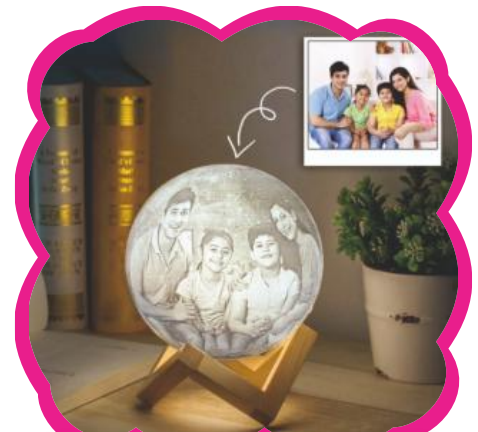

PM1 Photo Moon 10 CM

Rs.999