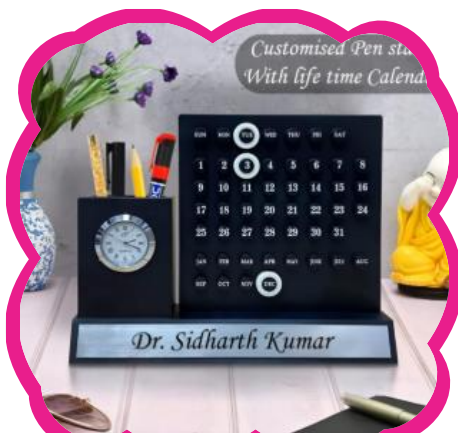

TMS1 Table Mat Set Combo

Rs.525

TM2 Table Mat

Rs.299

WPS1 Wooden Pen Stand

Rs.349

MP2 Mouse Pad BIG SIZE 11X22

Rs.350

MP1 Mouse Pad

Rs.150

PW2 Paper Weight

Rs.195

PW1 Paper Weight

Rs.195

PS3 Pen Stand

Rs.595

PS1 Pen Stand

Rs.499

DESK ACCESSORIES

PS2 Pen Stand

Rs.555

PS4 Pen Stand

Rs.495

PS5 Pen Stand